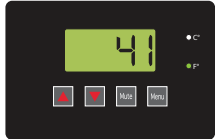

Pharmacy Premier Glass and Solid Door Refrigerators

The all-new temperature display and alarm module offers an array of robust security features with a monitoring and alarm system that is 100% independent of a microprocessor temperature controller for additional product security.

Now featuring!

Refrigerator freestanding thermometer with 3 year certificate of calibration

Premier Glass Door Refrigerator

Model	Cu. Ft.	Defrost	Doors	Shelves	W"	D"	H"	RL	H.P.	Amps
PH-ABT-12G	12	Cycle	1 Swing Glass	5 Adj	25	29 3/4	63 3/4	R134a	3/8	6
PH-ABT-16G	16	Cycle	1 Swing Glass	5 Adj	25	29 3/4	77	R134a	3/8	6
PH-ABT-23G	23	Cycle	1 Swing Glass	6 Adj	26 7/8	34 3/4	79 3/4	R134a	3/8	6
PH-ABT-26G	26	Cycle	1 Swing Glass	6 Adj	28 3/8	36 1/2	79 3/4	R134a	3/8	6
PH-ABT-33G	33	Cycle	2 Slide Glass	10 Adj	39 5/8	33 1/4	79 3/4	R134a	3/8	6
PH-ABT-36G	36	Cycle	2 Swing Glass	12 Adj	39 5/8	34 3/4	79 3/4	R134a	1/2	9
PH-ABT-47G	47	Cycle	2 Slide Glass	12 Adj	54	33 1/4	79 3/4	R134a	1/2	7
PH-ABT-49G	49	Cycle	2 Swing Glass	12 Adj	54	33 1/4	79 3/4	R134a	1/2	7
PH-ABT-69G	69	Cycle	3 Slide Glass	18 Adj	81	33 1/4	79 3/4	R134a	3/4	10
PH-ABT-72G	72	Cycle	3 Swing Glass	18 Adj	81	34	79 3/4	R134a	3/4	10

Premier Solid Door Refrigerator

Model	Cu. Ft.	Defrost	Doors	Shelves	W"	D"	H"	RL	H.P.	Amps
PH-ABT-12S	12	Cycle	1 Swing Solid	5 Adj	25	29 3/4	63 3/4	R134a	3/8	6
PH-ABT-16S	16	Cycle	1 Swing Solid	5 Adj	25	29 3/4	77	R134a	3/8	6
PH-ABT-23S	23	Cycle	1 Swing Solid	6 Adj	26 7/8	34 3/4	79 3/4	R134a	3/8	6
PH-ABT-26S	26	Cycle	1 Swing Solid	6 Adj	28 3/8	36 1/2	79 3/4	R134a	3/8	6
PH-ABT-33S	33	Cycle	2 Slide Solid	10 Adj	39 5/8	33 1/4	79 3/4	R134a	3/8	6
PH-ABT-36S	36	Cycle	2 Swing Solid	12 Adj	39 5/8	34 3/4	79 3/4	R134a	1/2	9
PH-ABT-49S	49	Cycle	2 Swing Solid	12 Adj	54	33 1/4	79 3/4	R134a	1/2	7
PH-ABT-72S	72	Cycle	3 Swing Solid	18 Adj	81	34	79 3/4	R134a	3/4	10